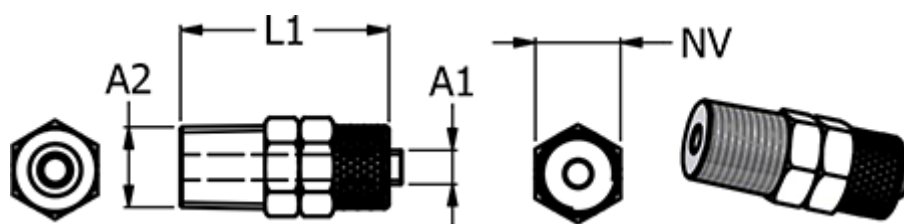

Article number: 586116184

Description: Push-on fitting 11.618-4, metal  $\text{Ø}4/2\text{-R } 1/8''$   
Straight connector

## Measures

Hose diameter A1	= 4/2
L1	= 41
NV	= 10
Thread A2	= R 1/8''